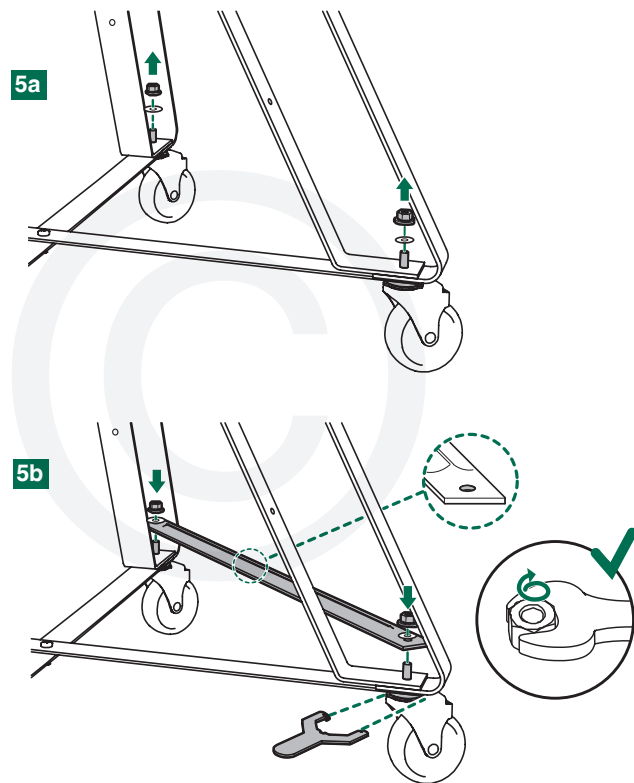

4  
9/16" (Nr. 15)

© COPYRIGHT BIG GREEN EGG INC.

© COPYRIGHT BIG GREEN EGG INC.

© COPYRIGHT BIG GREEN EGG INC.

Big Green Egg
The Ultimate Cooking Experience

XL L M S Mi

EGG® Nest Assembly Instructions

© COPYRIGHT BIG GREEN EGG INC.

7/16" + 9/16"
(Nr. 11 + 15)

www.biggreenegg.com/
assembly-videos

www.biggreenegg.com

www.biggreenegg.ca

www.biggreenegg.eu

www.biggreenegg.co.uk

www.biggreenegg.co.za

© COPYRIGHT BIG GREEN EGG INC.