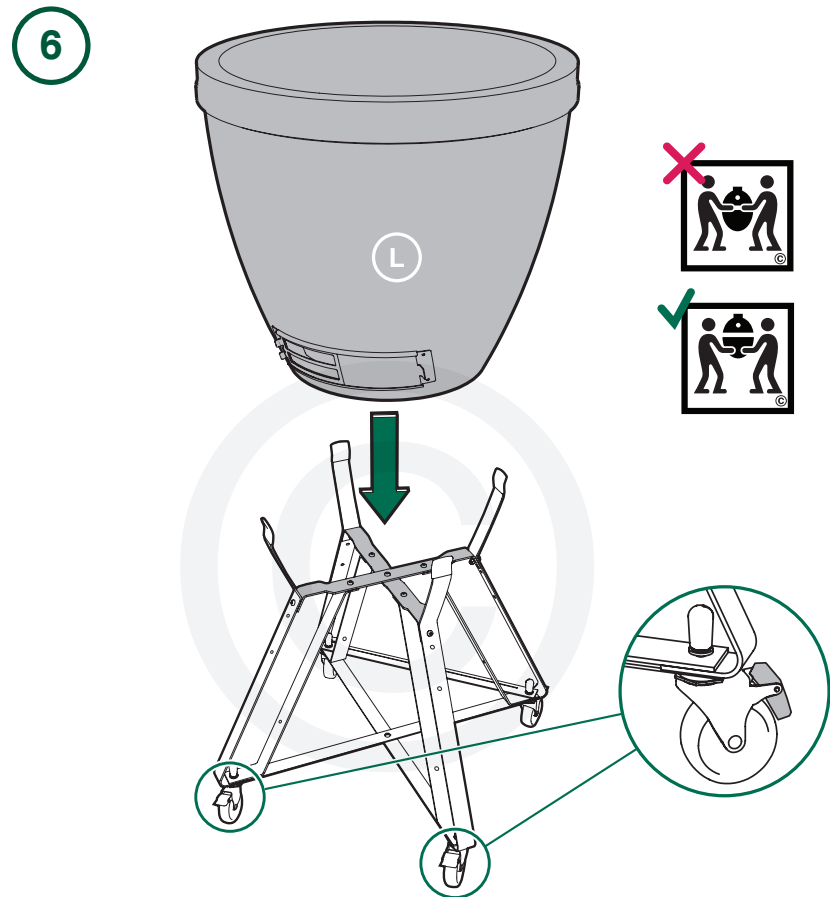

4  
9/16" (Nr. 15)

© COPYRIGHT BIG GREEN EGG INC.

© COPYRIGHT BIG GREEN EGG INC.

© COPYRIGHT BIG GREEN EGG INC.

Big Green Egg
The Ultimate Cooking Experience

XL L M S Mi

EGG® Nest Assembly Instructions

© COPYRIGHT BIG GREEN EGG INC.

7/16" + 9/16"
(Nr. 11 + 15)

www.biggreenegg.com/
assembly-videos

www.biggreenegg.com

www.biggreenegg.ca

www.biggreenegg.eu

www.biggreenegg.co.uk

www.biggreenegg.co.za

© COPYRIGHT BIG GREEN EGG INC.