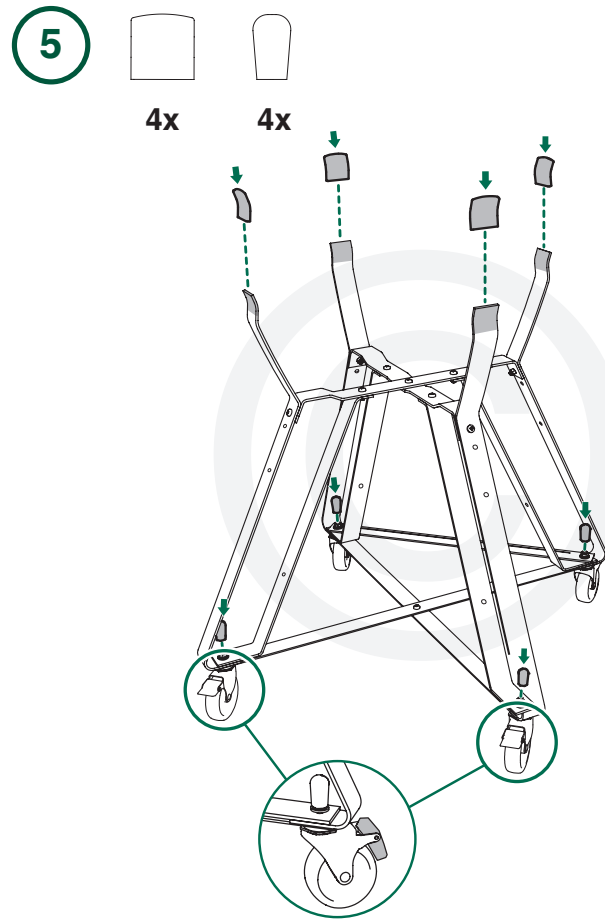

4  
9/16" (Nr. 15)

© COPYRIGHT BIG GREEN EGG INC.

© COPYRIGHT BIG GREEN EGG INC.

© COPYRIGHT BIG GREEN EGG INC.

Big Green Egg
The Ultimate Cooking Experience

XL L M S Mi

EGG® Nest Assembly Instructions

© COPYRIGHT BIG GREEN EGG INC.

7/16" + 9/16"
(Nr. 11 + 15)

www.biggreenegg.com/
assembly-videos

www.biggreenegg.com

www.biggreenegg.ca

www.biggreenegg.eu

www.biggreenegg.co.uk

www.biggreenegg.co.za

© COPYRIGHT BIG GREEN EGG INC.